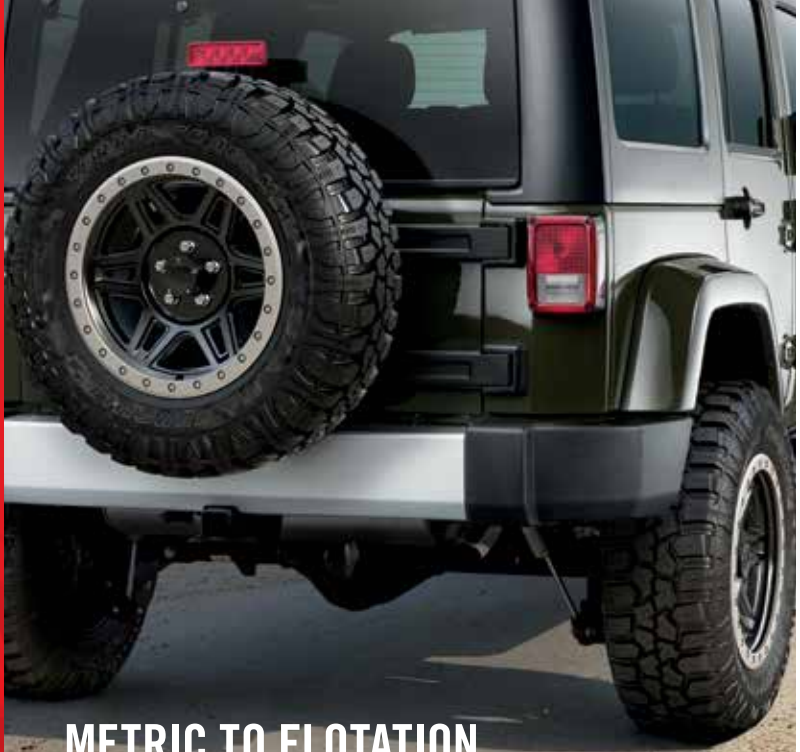

**UNMATCHED 2-YEAR/50%
ROAD HAZARD
PROTECTION
AND 30-DAY
“TRUST OUR RIDE”
TEST DRIVE****

**METRIC TO FLOTATION
CONVERSION**

METRIC SIZE	EQUIVALENT FLOTATION SIZE	AT II	T/G MAX	M/T
31X10.50R15		F	F	F
33X12.50R15			F	F
35X12.50R15			F	F
LT305/70R16	33X12.50R16	M		M
LT285/75R16	33X11.50R16	M	M	M
LT315/75R16	35X12.50R16	M		M
LT305/65R17	33X12.50R17			M
LT285/70R17	33X11.50R17	M	M	M
LT295/70R17	33X11.50R17			M
LT315/70R17	35X12.50R17	M	M	M
	37X12.50R17			F
LT285/65R18	33X11.50R18	M		
LT305/65R18	34X12.50R18	M		
LT305/70R18	35X12.50R18	F	M	M
LT285/55R20	33X11.50R20	M		
LT295/55R20	33X12.50R20			M
LT305/55R20	33X12.50R20	M		M
LT315/60R20	35X12.50R20	F		F